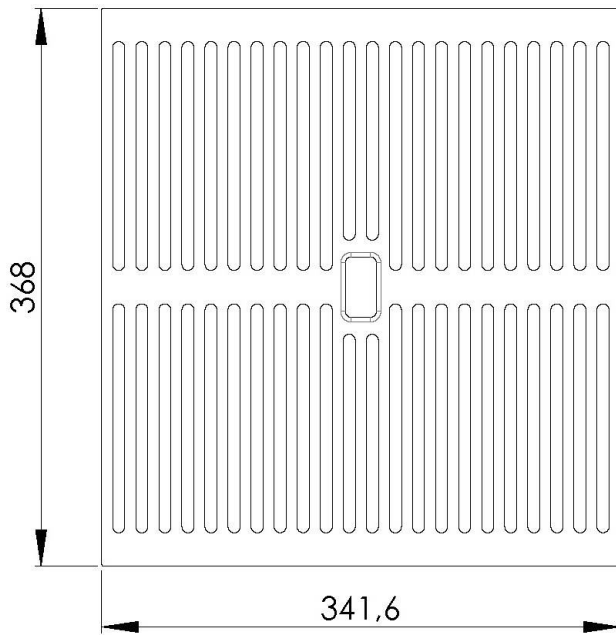

Black grid

Accessories e Complements

Code: 8100 618

DETAILS

Material Foster Black Composit

Sink accessories Grid

Dimensions 42x39 cm

TECHNICAL DATA

8100 618

1 x Griglia black 8100 618 / 1 x Black grid 8100 618