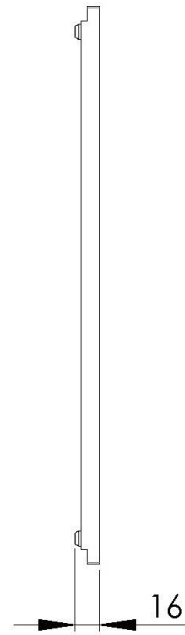

Black grid

Accessories e Complements

Code: 8100 618

DETAILS

Material Foster Black Composit

Sink accessories Grid

Dimensions 42x39 cm

TECHNICAL DATA

8100 618

1 x Griglia black 8100 618 / 1 x Black grid 8100 618