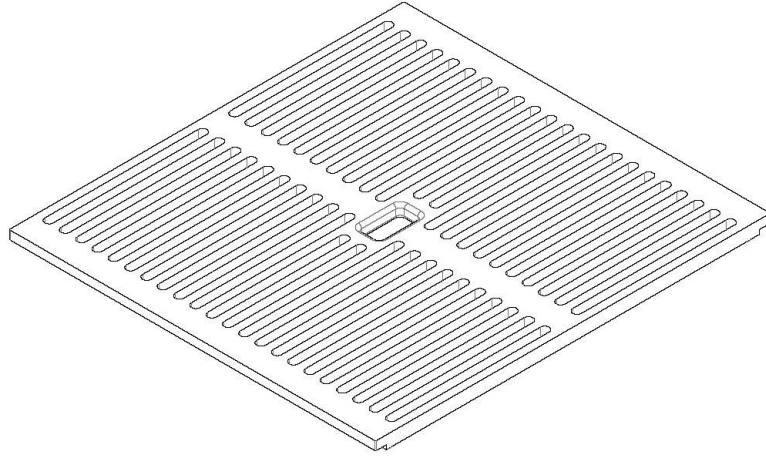

Black grid

Accessories e Complements

Code: 8100 618

DETAILS

Material Foster Black Composit

Sink accessories Grid

Dimensions 42x39 cm

TECHNICAL DATA

8100 618

1 x Griglia black 8100 618 / 1 x Black grid 8100 618